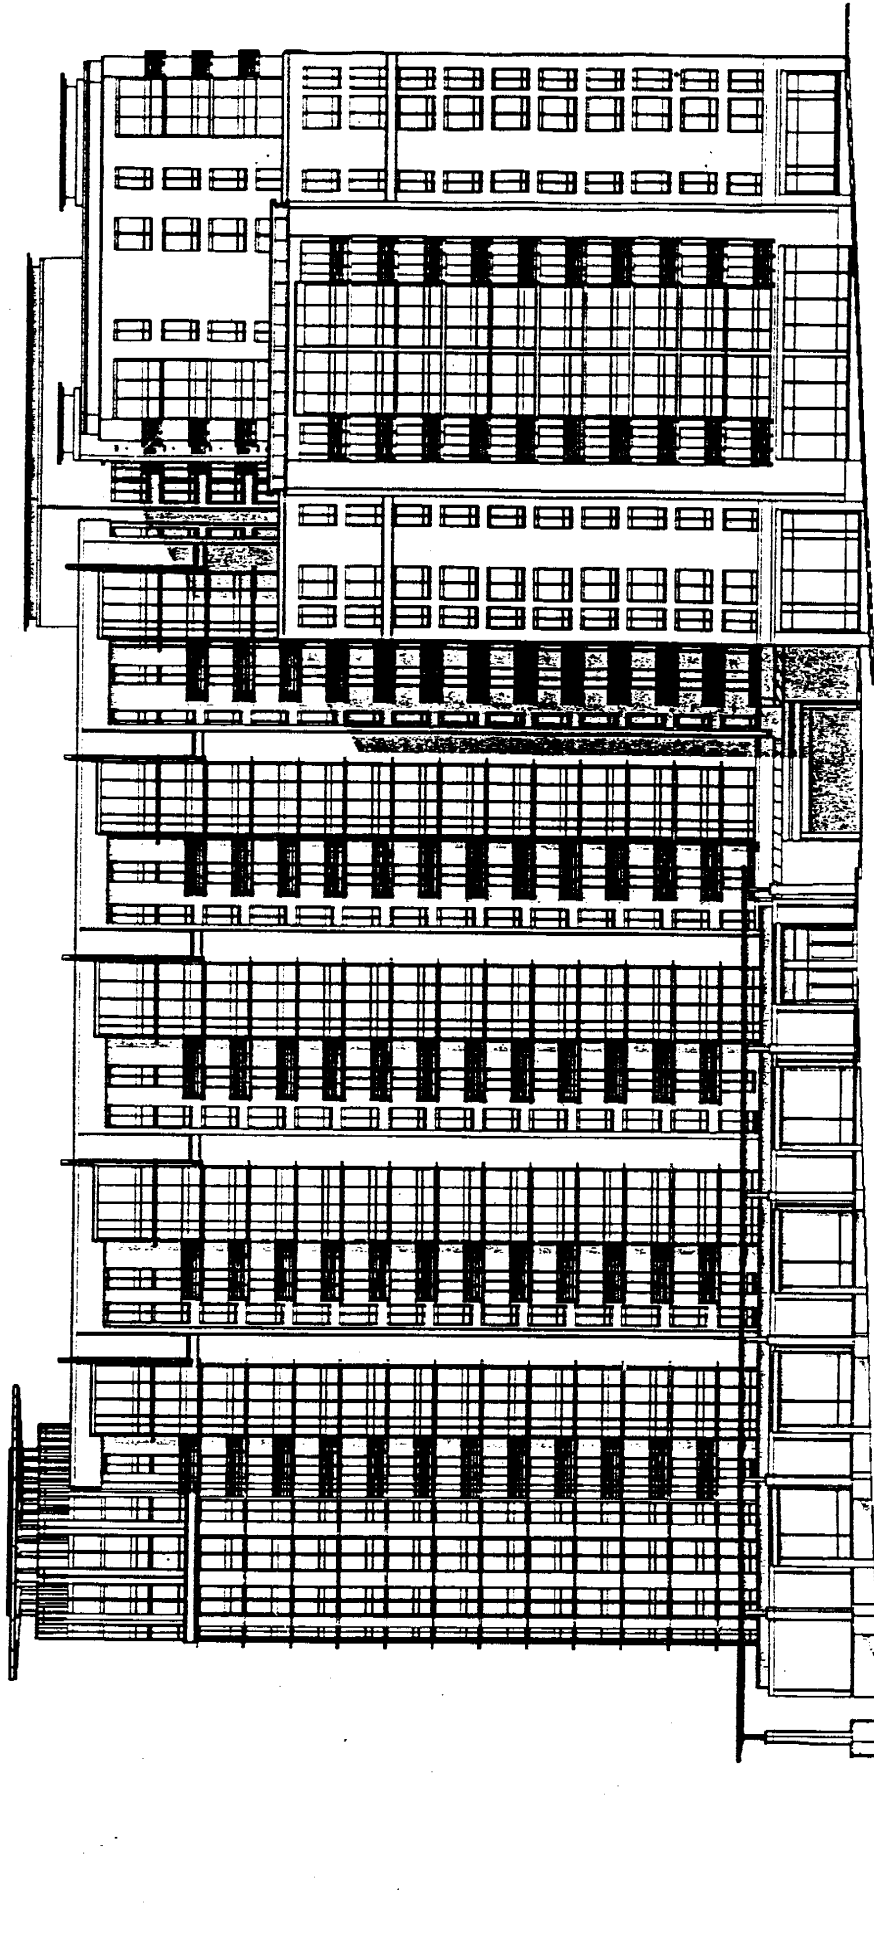

ACORN PARK

EAST WEST HIGHWAY

SITE PLAN
8.05001

CANADA TRT /
1/2 SQUARE

NEW MIXED ST

ART WALK

SIC

CSX TRACKS

SILVER SPRING GATEWAY

THE JBG COMPANIES

South Elevation

FRONT