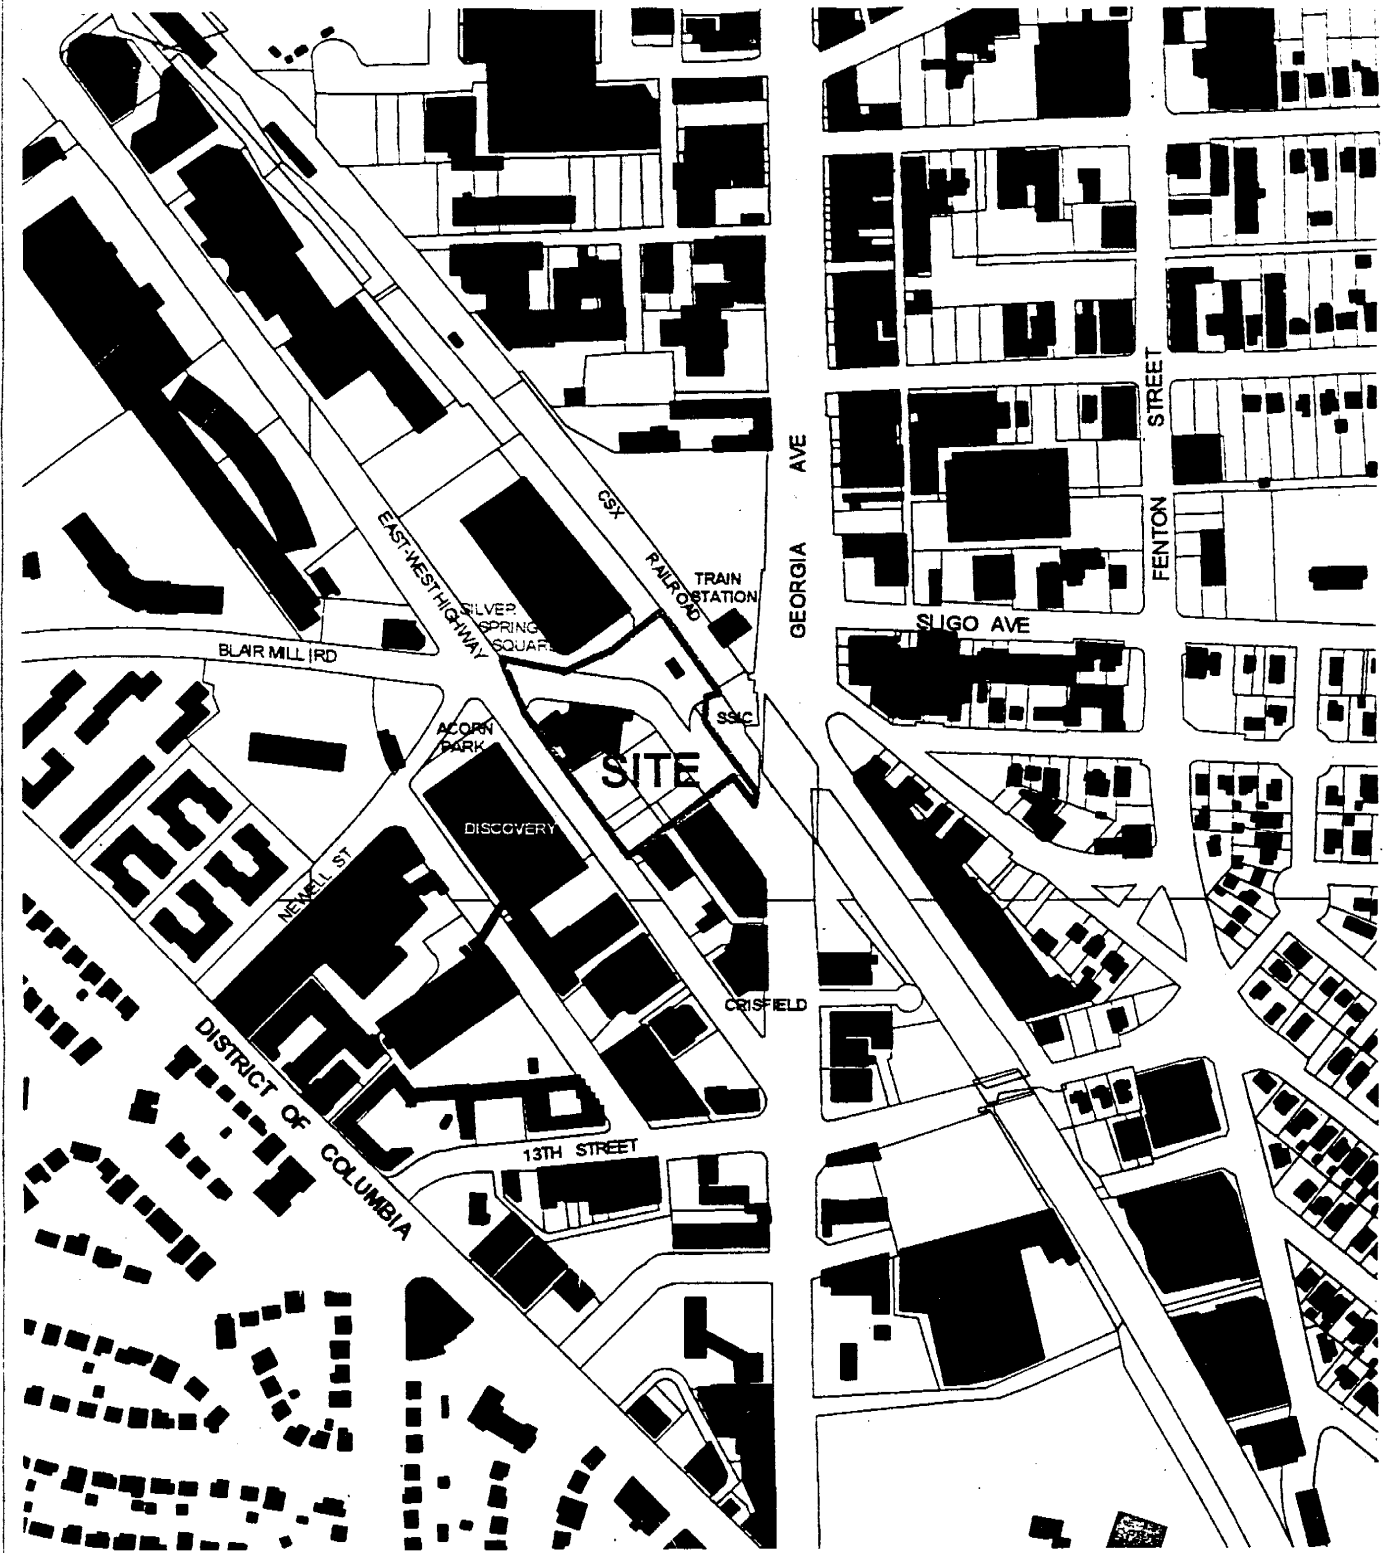

VICINITY MAP

Scale: 1" = 400'

MONTGOMERY COUNTY DEPARTMENT OF PARK AND PLANNING
THE MARYLAND-NATIONAL CAPITAL PARK AND PLANNING COMMISSION
8787 Georgia Avenue - Silver Spring, Maryland 20910-3760

DRAWERY.COM

ACORN PARK

EAST WEST HIGHWAY

SITE PLAN
8.05001

CANADA TRT /
1/2 SQUARE

NEW MIXED ST

ART WALK

SIC

CSX TRACKS