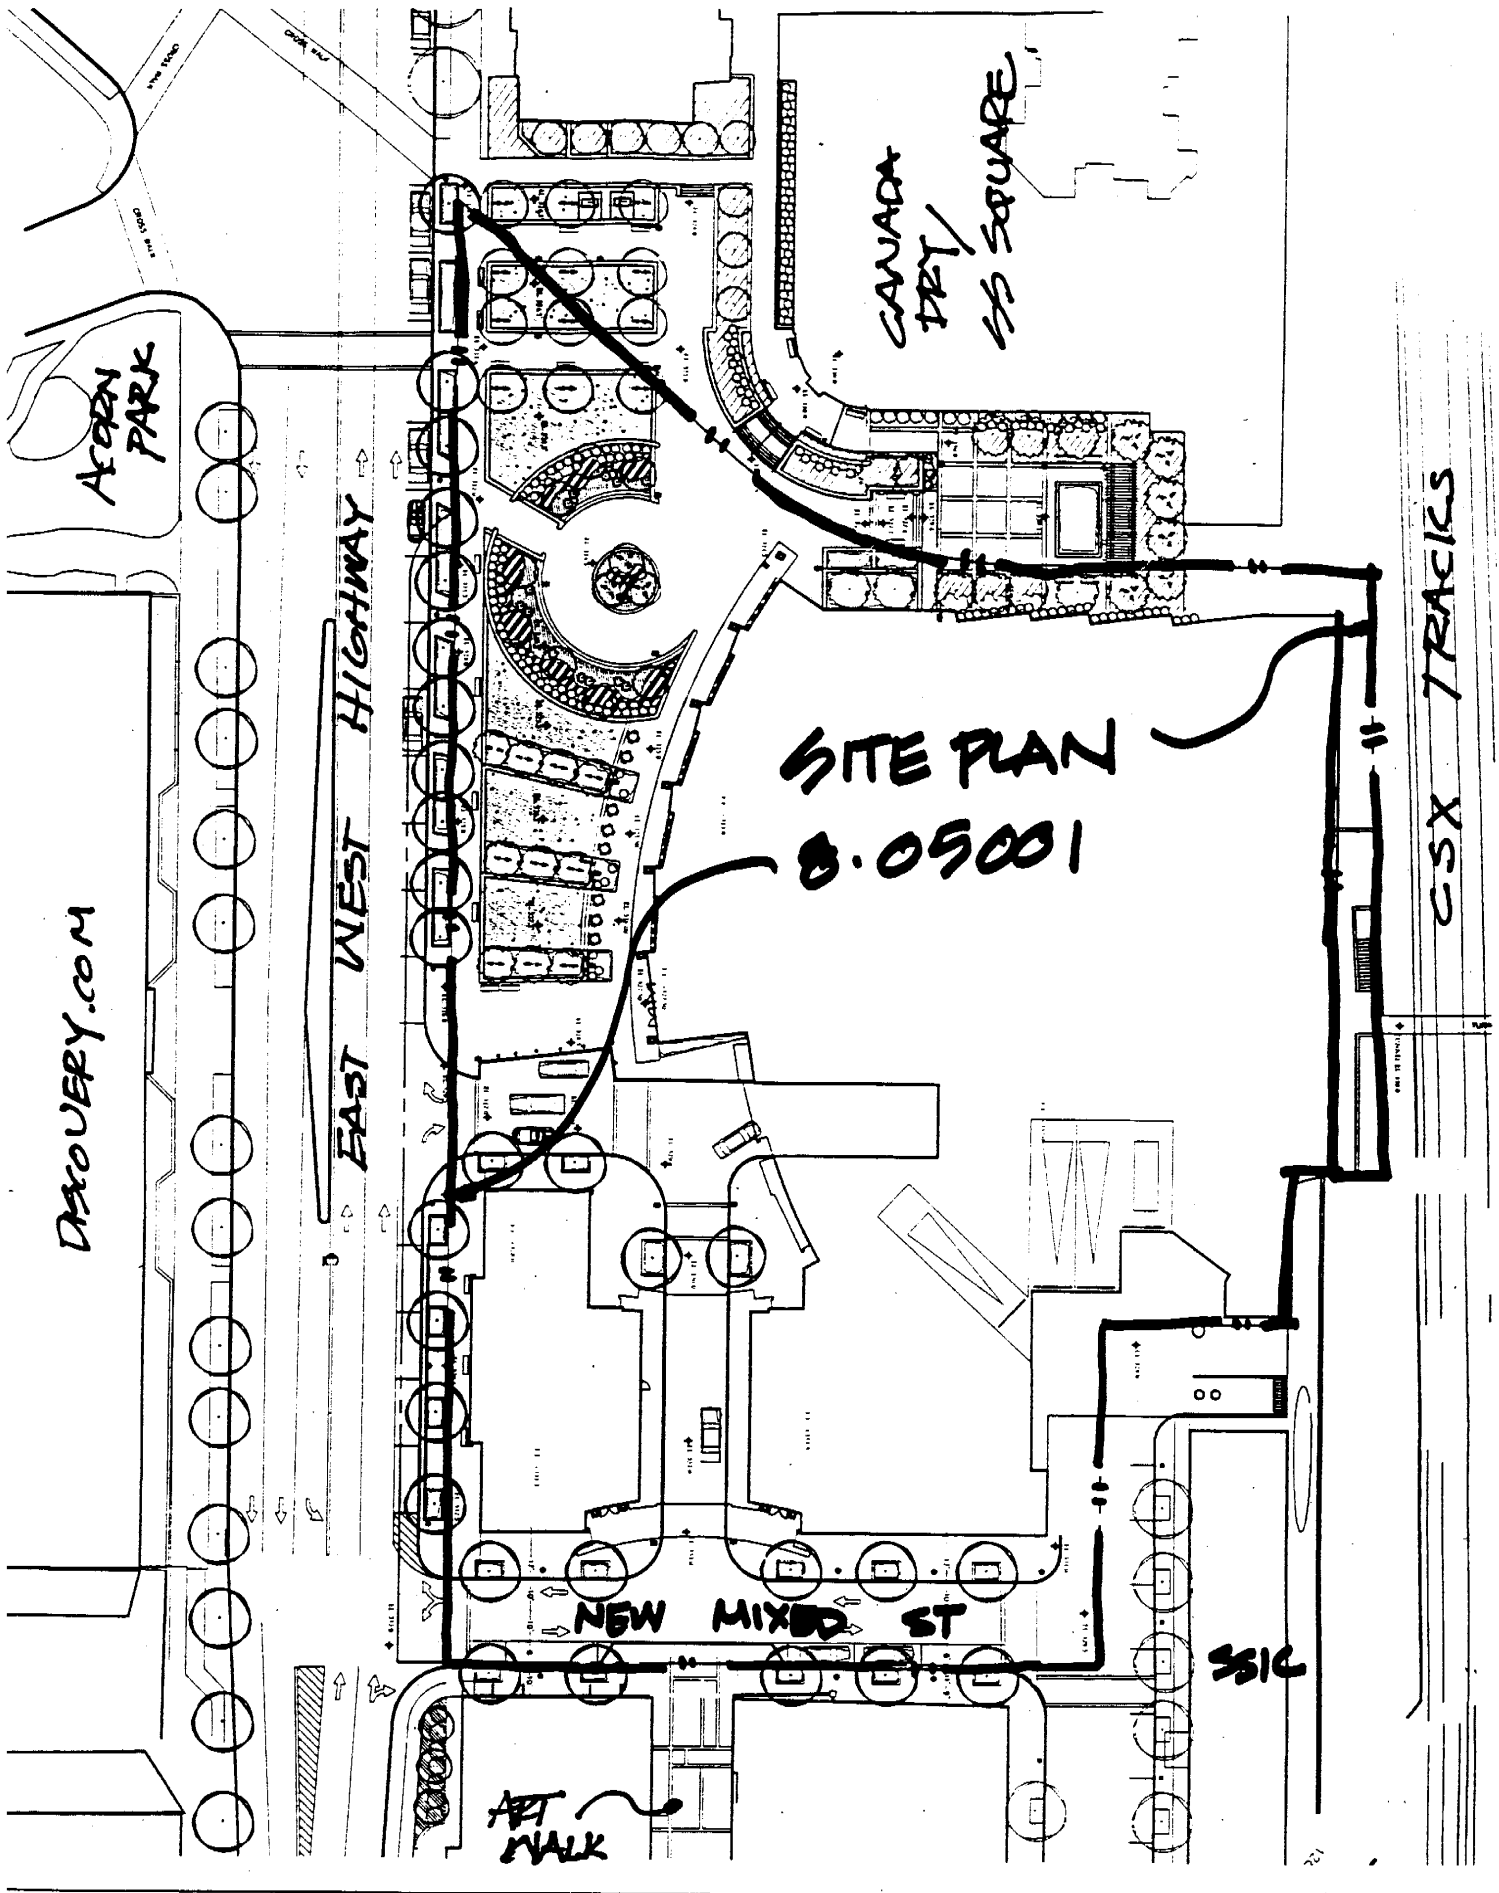

VICINITY MAP

Scale: 1" = 400'

MONTGOMERY COUNTY DEPARTMENT OF PARK AND PLANNING
THE MARYLAND-NATIONAL CAPITAL PARK AND PLANNING COMMISSION
8787 Georgia Avenue - Silver Spring, Maryland 20910-3760

DRAWERY.COM

ACORN PARK

EAST WEST HIGHWAY

SITE PLAN
8.05001

CANADA TRT /
1/2 SQUARE

NEW MIXED ST

ART WALK

SIC

CSX TRACKS

SILVER SPRING GATEWAY

THE JBG COMPANIES

South Elevation

FRONT