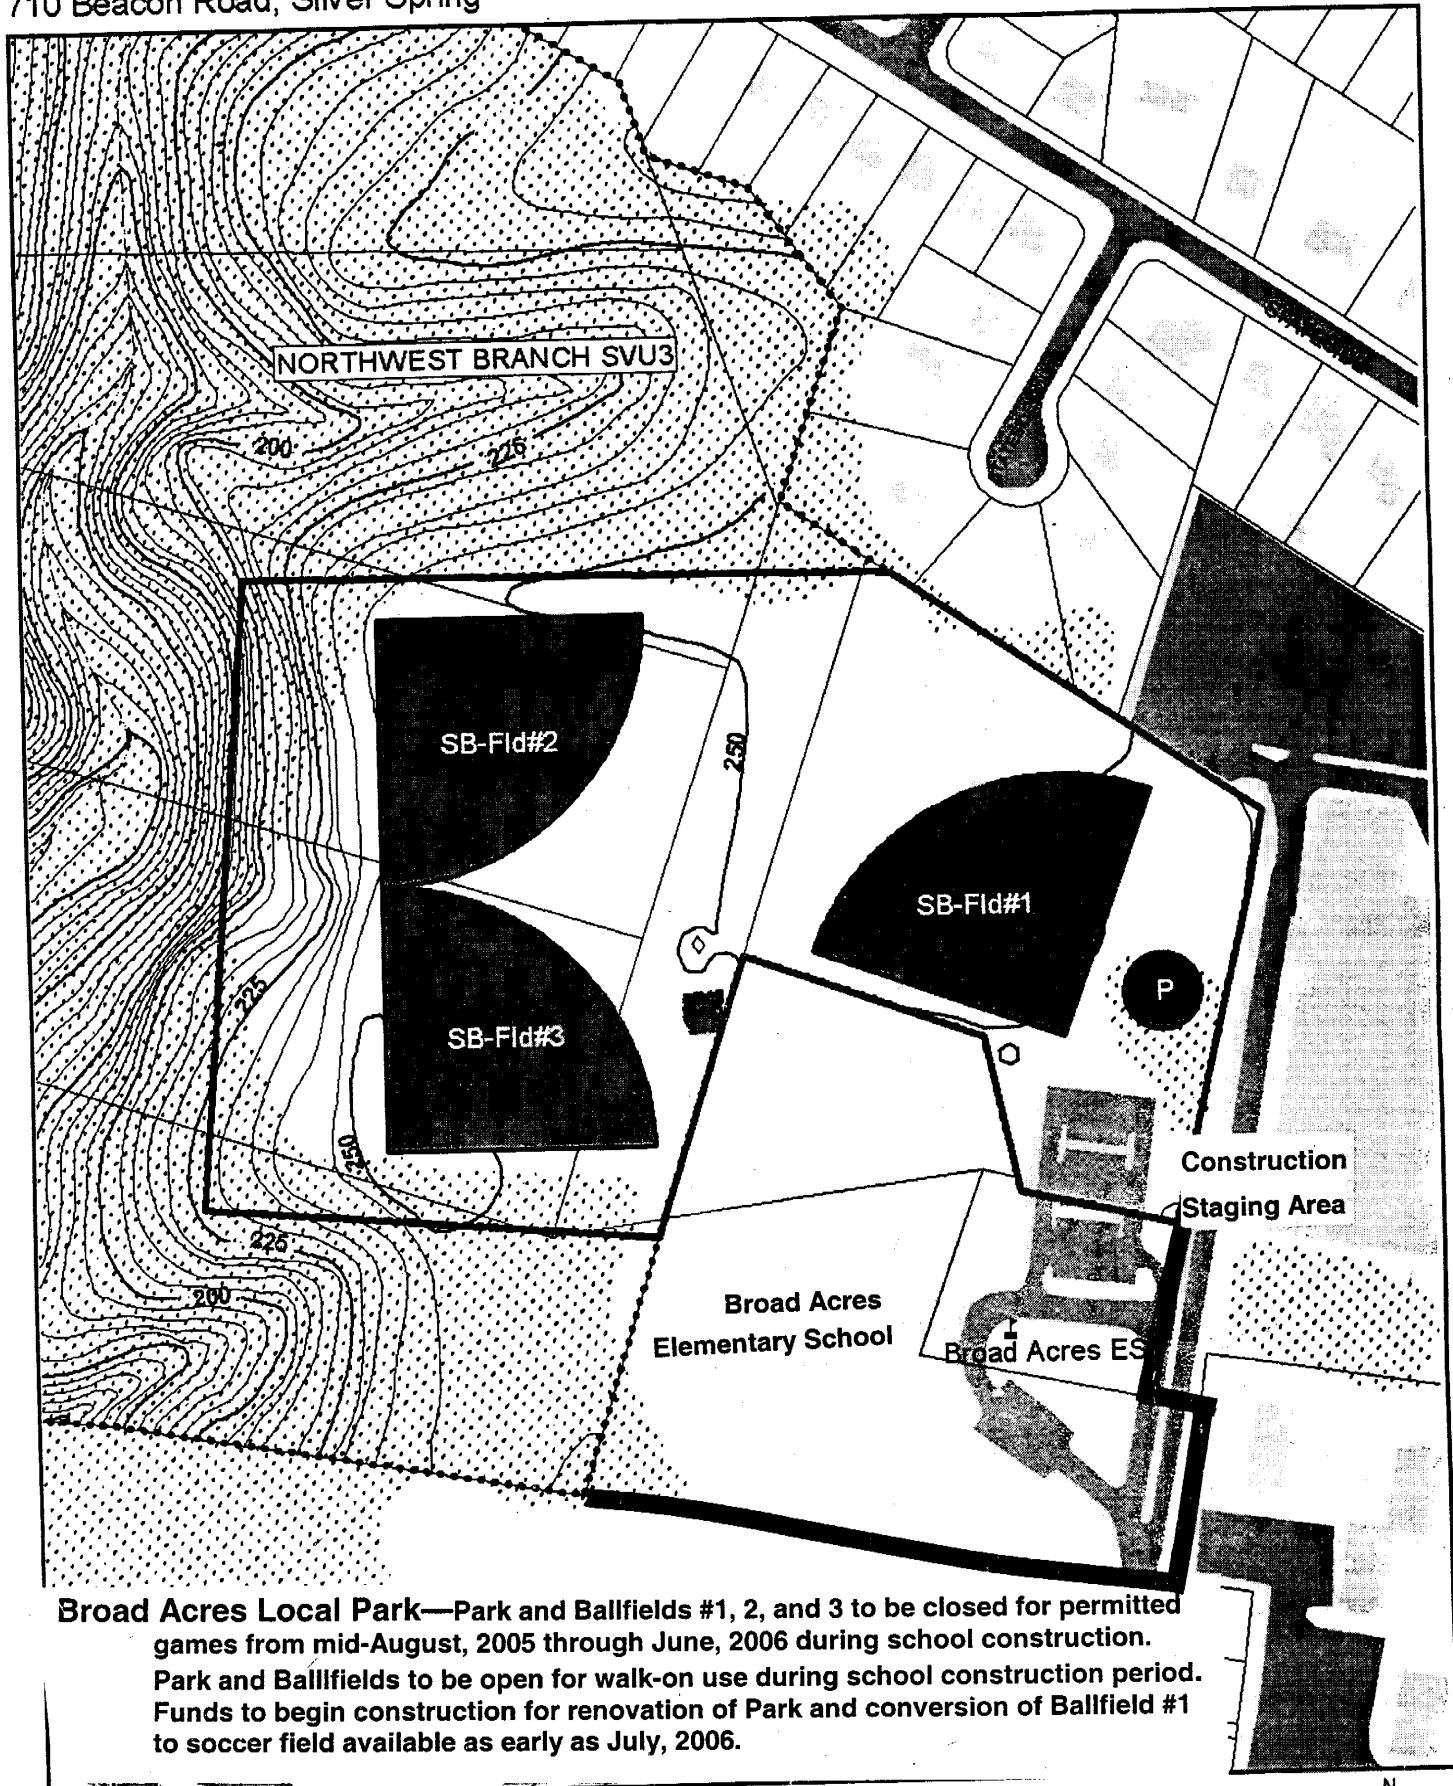

Broad Acres Local Park

710 Beacon Road, Silver Spring

Broad Acres Local Park—Park and Ballfields #1, 2, and 3 to be closed for permitted games from mid-August, 2005 through June, 2006 during school construction. Park and Ballfields to be open for walk-on use during school construction period. Funds to begin construction for renovation of Park and conversion of Ballfield #1 to soccer field available as early as July, 2006.