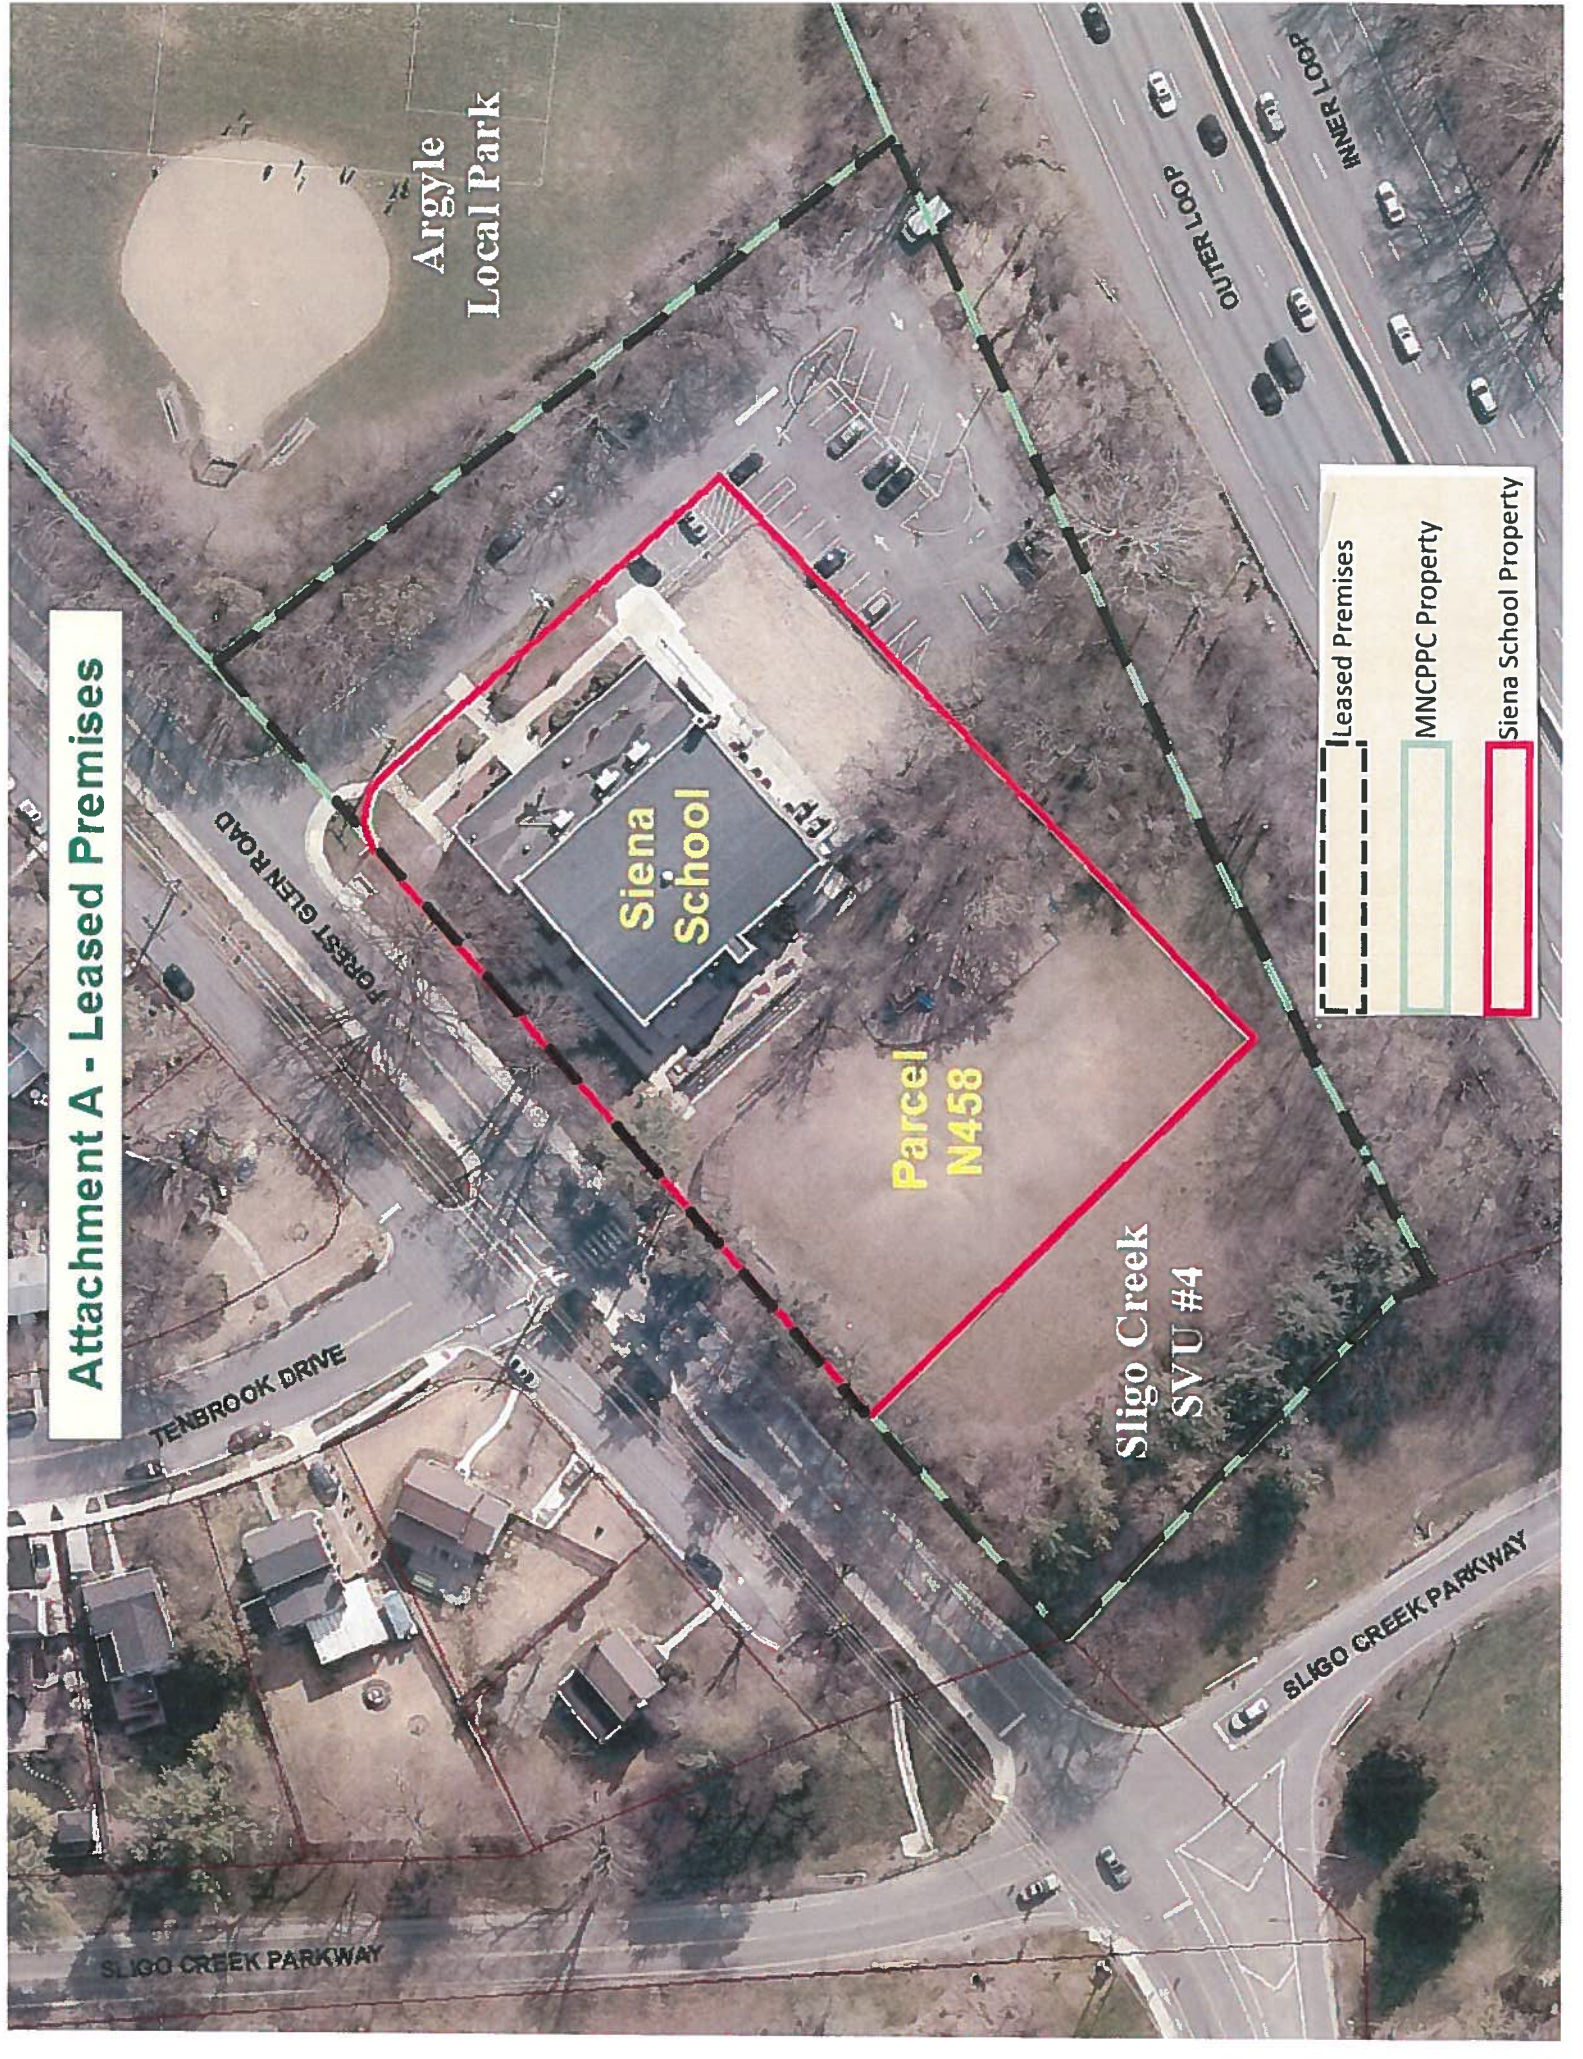

**Attachment A - Leased Premises**

Argyle  
Local Park

Siena  
School

Parcel  
N458

Sligo Creek  
SVU #4

Legend:

- Leased Premises (dashed black line)
- MNCPPC Property (solid green line)
- Siena School Property (solid red line)

FOREST GLEN ROAD

TENBROOK DRIVE

OUTER LOOP

INNER LOOP

SLIGO CREEK PARKWAY

SLIGO CREEK PARKWAY