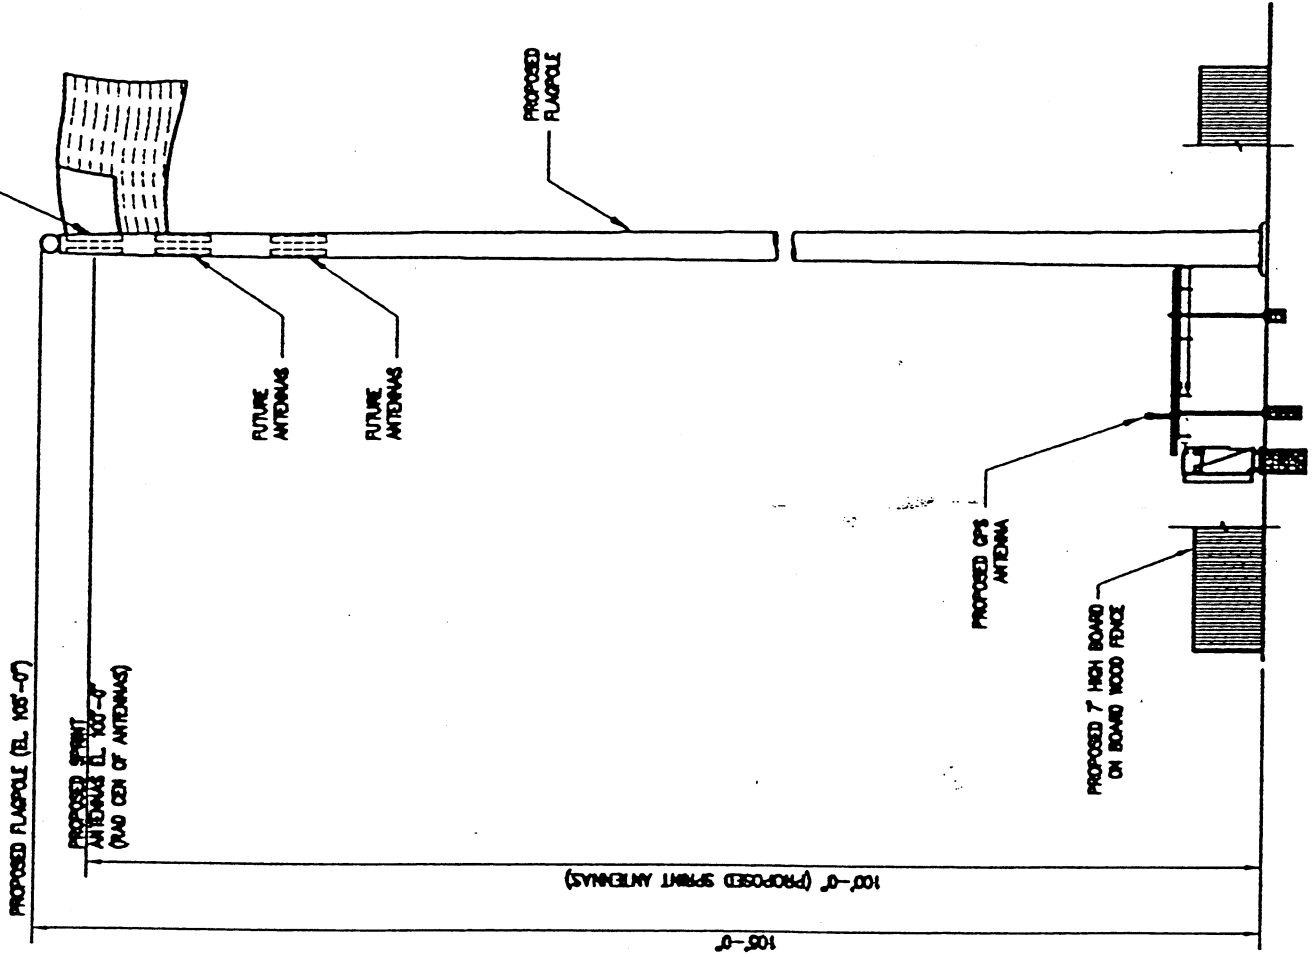

SITE PLAN

PROPOSED SPRINT ANTENNAS  
INSIDE FLAGPOLE, SEE ANTENNA  
MOUNTING LAYOUT

ANTENNA MOUNTING LAYOUT

FLAGPOLE ELEVATION

**COMPOUND LAYOUT**

Proposed monopole site – Sprint Petrucelli Property

On Route 28 looking east toward the site (bell tower @ Our Lady of Visitation church on the right)

On Seneca Road looking west toward the site

Proposed monopole site – Sprint Petrucelli Property

180° panorama of Route 28 and Seneca Road

COMPOSITE PHOTO PREPARED FOR ILLUSTRATIVE PURPOSES ONLY

Proposed monopole site – Sprint Petrucelli Property

Route 28 and Seneca Road looking west toward site

COMPOSITE PHOTO PREPARED FOR ILLUSTRATIVE PURPOSES ONLY

SITE: WA54XC689C  
PETRUCCELLI  
14120 DARNESTOWN ROAD  
GERMANTOWN, MD 20784  
AERIAL VIEW

10/1102

With WA54XC689 at 105ft