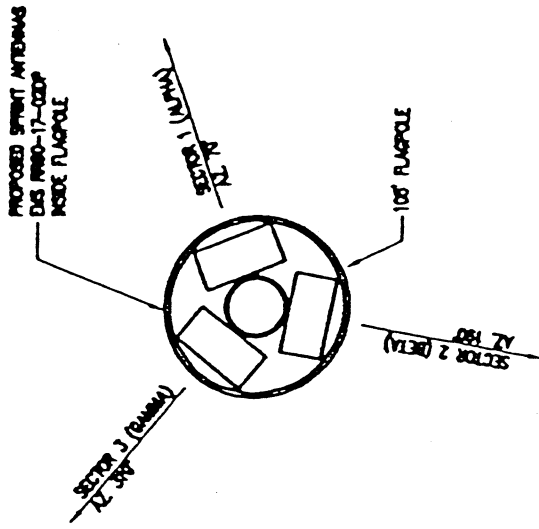

SITE PLAN

PROPOSED SPRINT ANTENNAS  
INSIDE FLAGPOLE, SEE ANTENNA  
MOUNTING LAYOUT

ANTENNA MOUNTING LAYOUT

FLAGPOLE ELEVATION

**COMPOUND LAYOUT**

Proposed monopole site – Sprint Petrucelli Property

On Route 28 looking east toward the site (bell tower @ Our Lady of Visitation church on the right)

On Seneca Road looking west toward the site

Proposed monopole site – Sprint Petrucelli Property

180° panorama of Route 28 and Seneca Road

COMPOSITE PHOTO PREPARED FOR ILLUSTRATIVE PURPOSES ONLY

Proposed monopole site – Sprint Petrucelli Property

Route 28 and Seneca Road looking west toward site

COMPOSITE PHOTO PREPARED FOR ILLUSTRATIVE PURPOSES ONLY

SITE: WA54XC689C  
PETRUCCELLI  
14120 DARNESTOWN ROAD  
GERMANTOWN, MD 20784  
AERIAL VIEW

10/1102