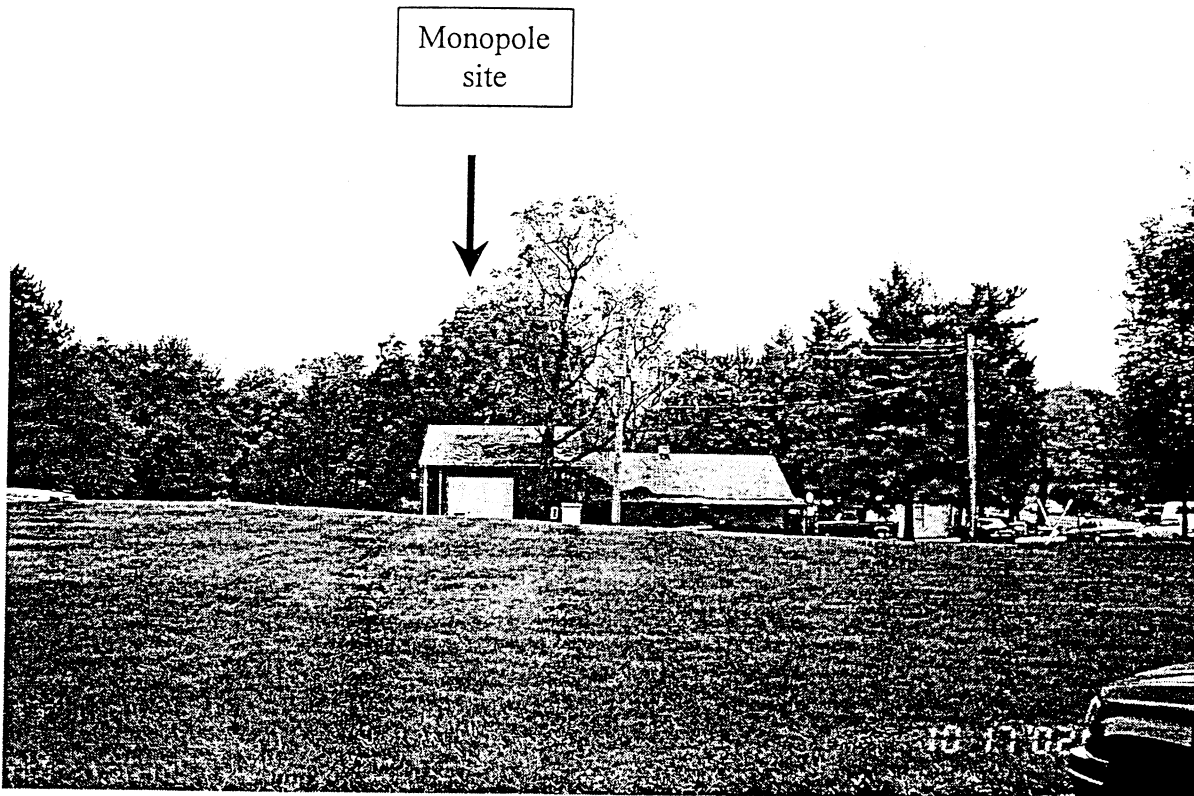

SITE PLAN

PROPOSED SPRINT ANTENNAS  
INSIDE FLAGPOLE, SEE ANTENNA  
MOUNTING LAYOUT

ANTENNA MOUNTING LAYOUT

FLAGPOLE ELEVATION

**COMPOUND LAYOUT**

Proposed monopole site – Sprint Petrucelli Property

On Route 28 looking east toward the site (bell tower @ Our Lady of Visitation church on the right)

On Seneca Road looking west toward the site

Proposed monopole site – Sprint Petrucelli Property

180° panorama of Route 28 and Seneca Road

COMPOSITE PHOTO PREPARED FOR ILLUSTRATIVE PURPOSES ONLY

Proposed monopole site – Sprint Petrucelli Property

Route 28 and Seneca Road looking west toward site

COMPOSITE PHOTO PREPARED FOR ILLUSTRATIVE PURPOSES ONLY

SITE: WA54XC689C  
PETRUCCELLI  
14120 DARNESTOWN ROAD  
GERMANTOWN, MD 20784  
AERIAL VIEW

10/1102

With WA54XC689 at 105ft