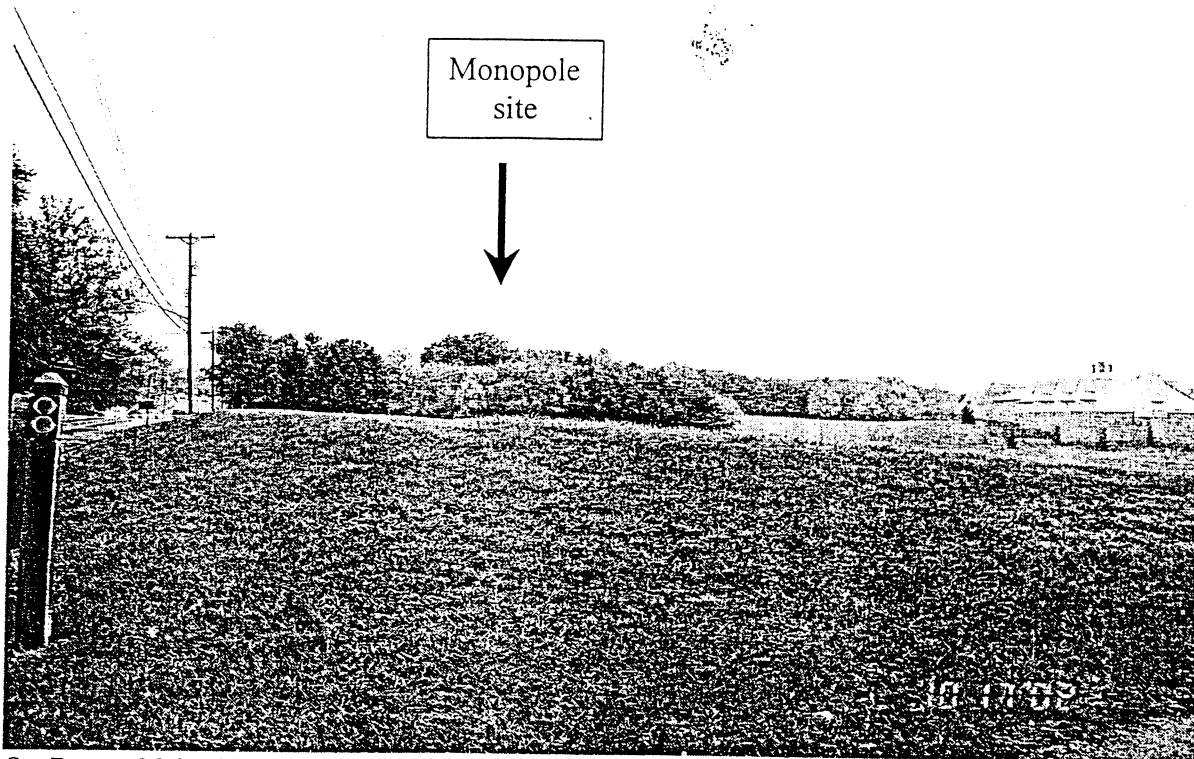

SITE PLAN

PROPOSED SPRINT ANTENNAS  
INSIDE FLAGPOLE, SEE ANTENNA  
MOUNTING LAYOUT

ANTENNA MOUNTING LAYOUT

FLAGPOLE ELEVATION

**COMPOUND LAYOUT**

Proposed monopole site – Sprint Petrucelli Property

On Route 28 looking east toward the site (bell tower @ Our Lady of Visitation church on the right)

On Seneca Road looking west toward the site

Proposed monopole site – Sprint Petrucelli Property

180° panorama of Route 28 and Seneca Road

COMPOSITE PHOTO PREPARED FOR ILLUSTRATIVE PURPOSES ONLY

Proposed monopole site – Sprint Petrucelli Property

Route 28 and Seneca Road looking west toward site

COMPOSITE PHOTO PREPARED FOR ILLUSTRATIVE PURPOSES ONLY

SITE: WA54XC689C  
PETRUCCELLI  
14120 DARNESTOWN ROAD  
GERMANTOWN, MD 20784  
AERIAL VIEW

10/1102

With WA54XC689 at 105ft