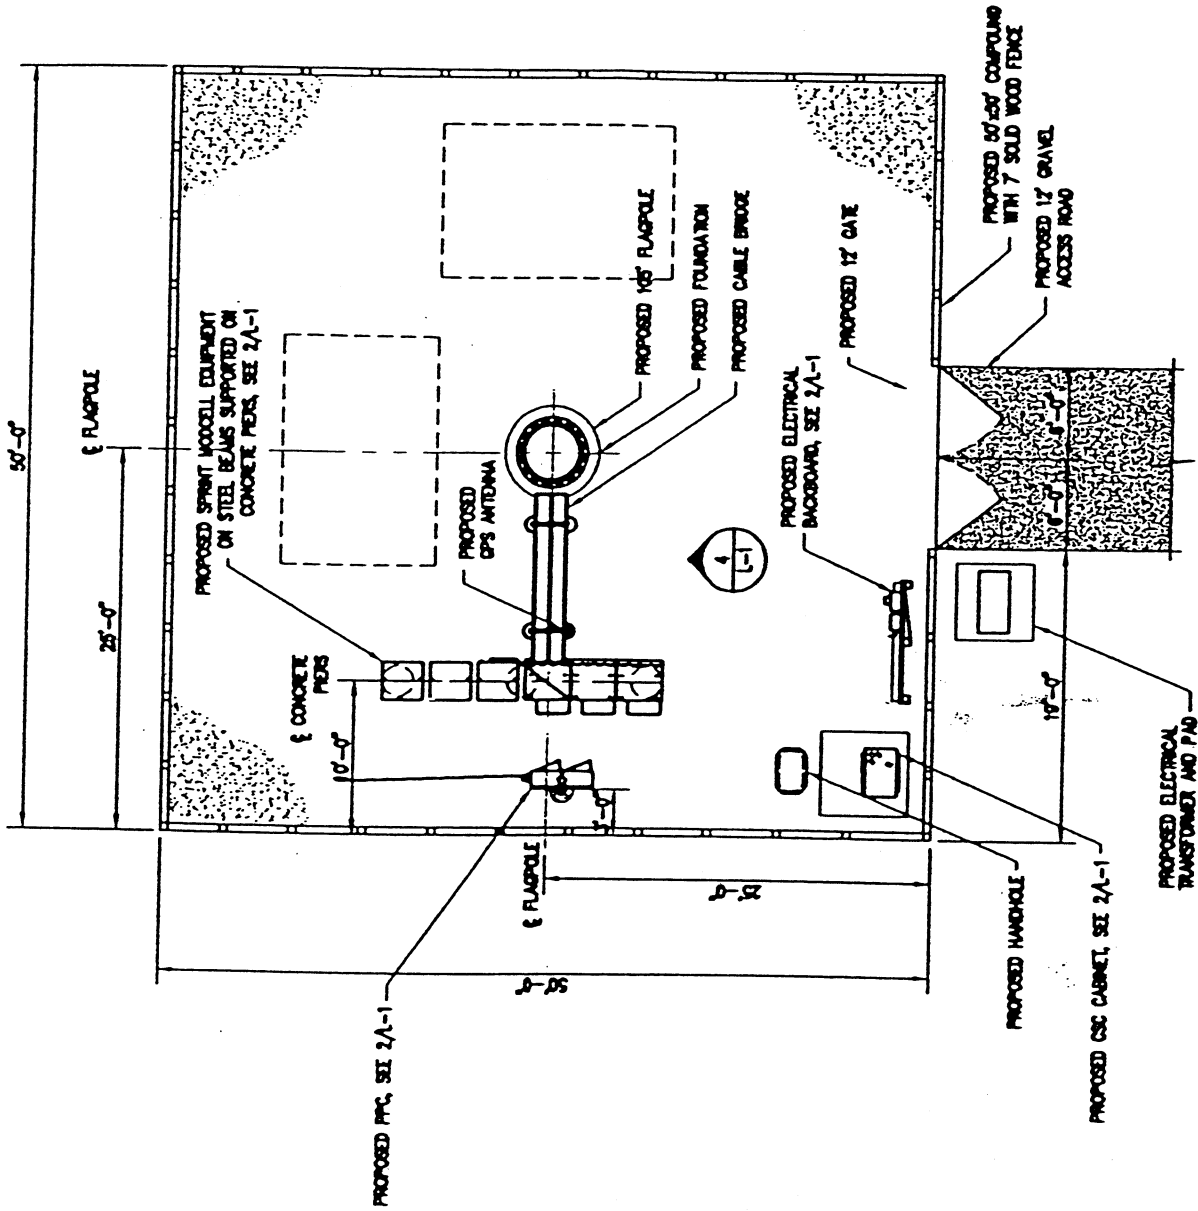

SITE PLAN

PROPOSED SPRINT ANTENNAS  
INSIDE FLAGPOLE, SEE ANTENNA  
MOUNTING LAYOUT

ANTENNA MOUNTING LAYOUT

FLAGPOLE ELEVATION

**COMPOUND LAYOUT**

Proposed monopole site – Sprint Petrucelli Property

On Route 28 looking east toward the site (bell tower @ Our Lady of Visitation church on the right)

On Seneca Road looking west toward the site

Proposed monopole site – Sprint Petrucelli Property

180° panorama of Route 28 and Seneca Road

COMPOSITE PHOTO PREPARED FOR ILLUSTRATIVE PURPOSES ONLY

Proposed monopole site – Sprint Petrucelli Property

Route 28 and Seneca Road looking west toward site

COMPOSITE PHOTO PREPARED FOR ILLUSTRATIVE PURPOSES ONLY

SITE: WA54XC689C  
PETRUCCELLI  
14120 DARNESTOWN ROAD  
GERMANTOWN, MD 20784  
AERIAL VIEW

10/1102

With WA54XC689 at 105ft