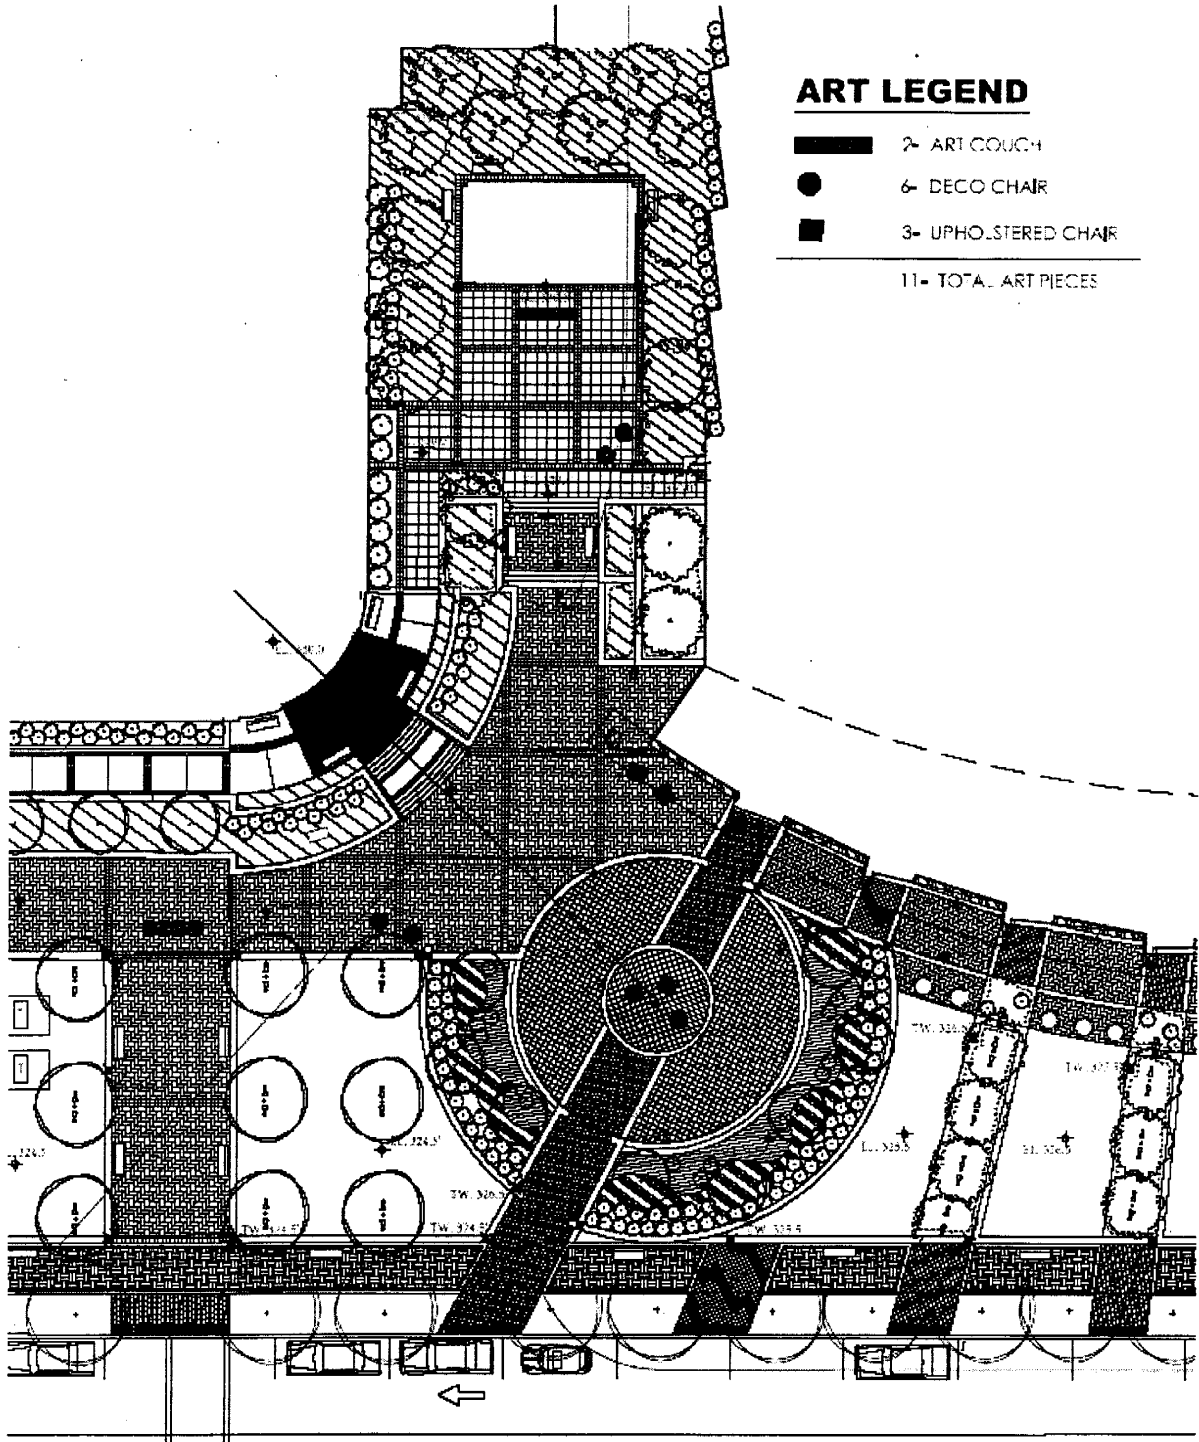

**hem** ■ SILVER SPRING GATEWAY  
 SILVER SPRING, MARYLAND  
 Hord Coplan Macht WDG ARCHITECTURE JBG COMPANIES

OVERALL LANDSCAPE PLAN  
 NOT TO SCALE

18 Site Plan

**ART LEGEND**

- █ 2- ART COUCH
- 6- DECO CHAIR
- 3- UPHOLSTERED CHAIR

11- TOTAL ART PIECES