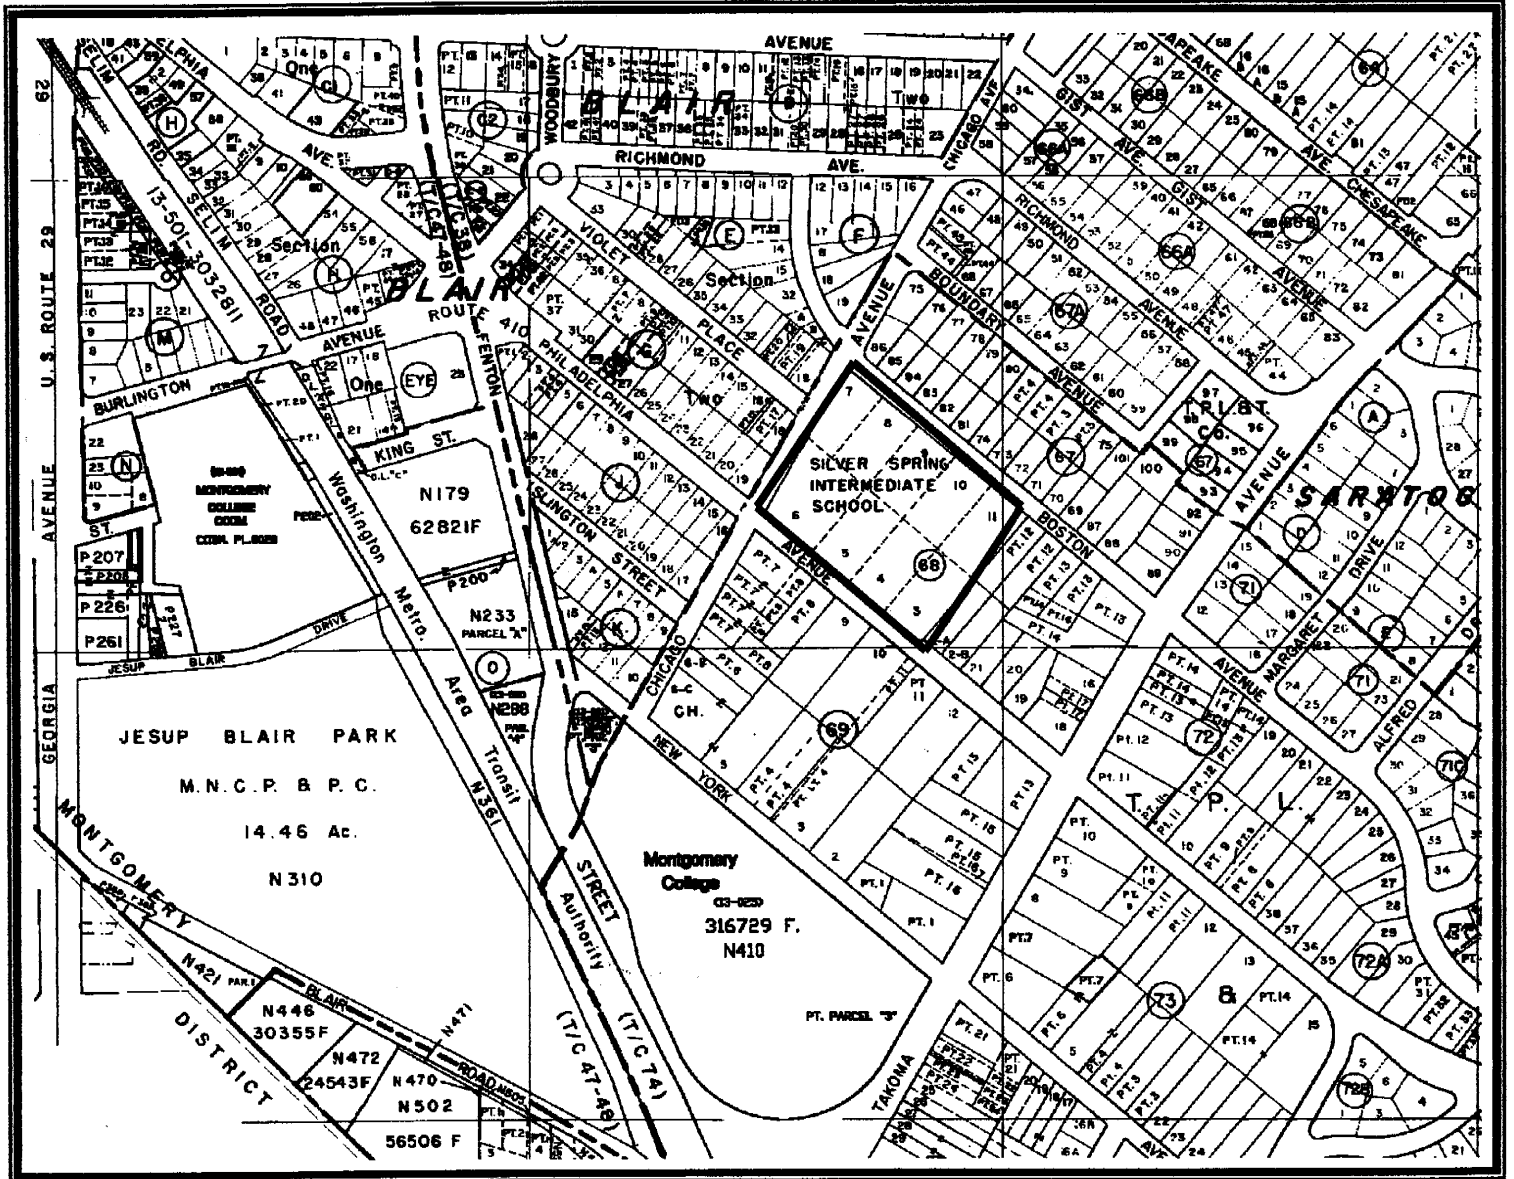

**FORMER SILVER SPRING INTERMEDIATE SCHOOL**  
**615 PHILADELPHIA AVENUE**  
**TAKOMA PARK, MARYLAND**  
**3.75 acres**

# Silver Spring Intermediate Neighborhood Park

Acreage 3.7  
 Facility Code B50

Region S  
 Area MB

Date 7/19/2002