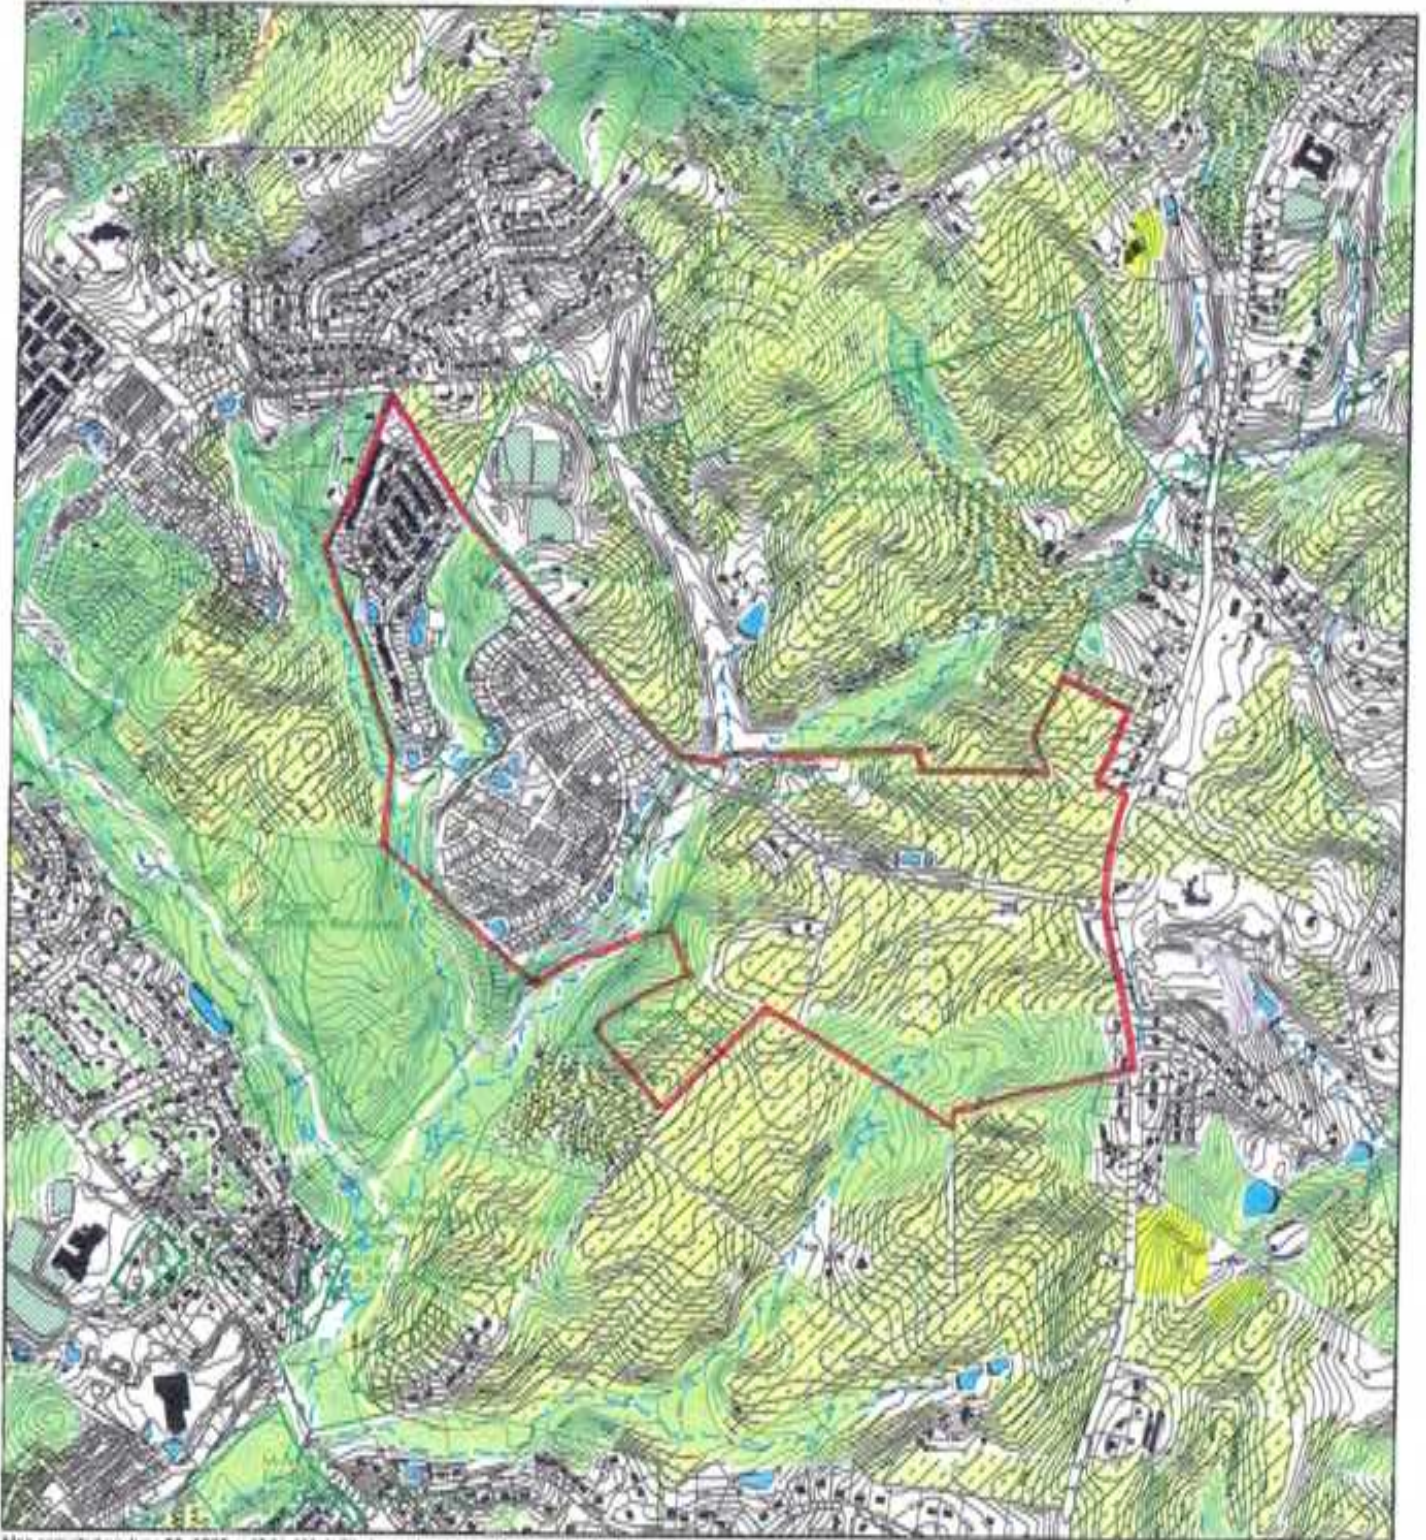

# GREENWAY VILLAGE AT CLARKSBURG (1-02033B)

Map compiled on June 28, 2000 at 10:14 AM | Site located on base sheet no - 22ENW12

### NOTICE

The planimetric, property, and topographic information shown on this map is based on copyrighted Map Products from the Montgomery County Department of Park and Planning of the Maryland-National Capital Park and Planning Commission, and may not be copied or reproduced without written permission from MNCPPC.

Property lines are compiled by adjusting the property lines to topography created from aerial photography and should not be interpreted as actual field surveys. Planimetric features were compiled from 1:14400 scale aerial photography using stereo photogrammetric methods.

This map is created from a variety of data sources, and may not reflect the most current conditions in any one location and may not be completely accurate or up to date. All map features are approximately within five feet of their true location. This map may not be the same as a map of the same area plotted at an earlier time as the data is continuously updated. Use of this map, other than for general planning purposes is not recommended. - Copyright 1998