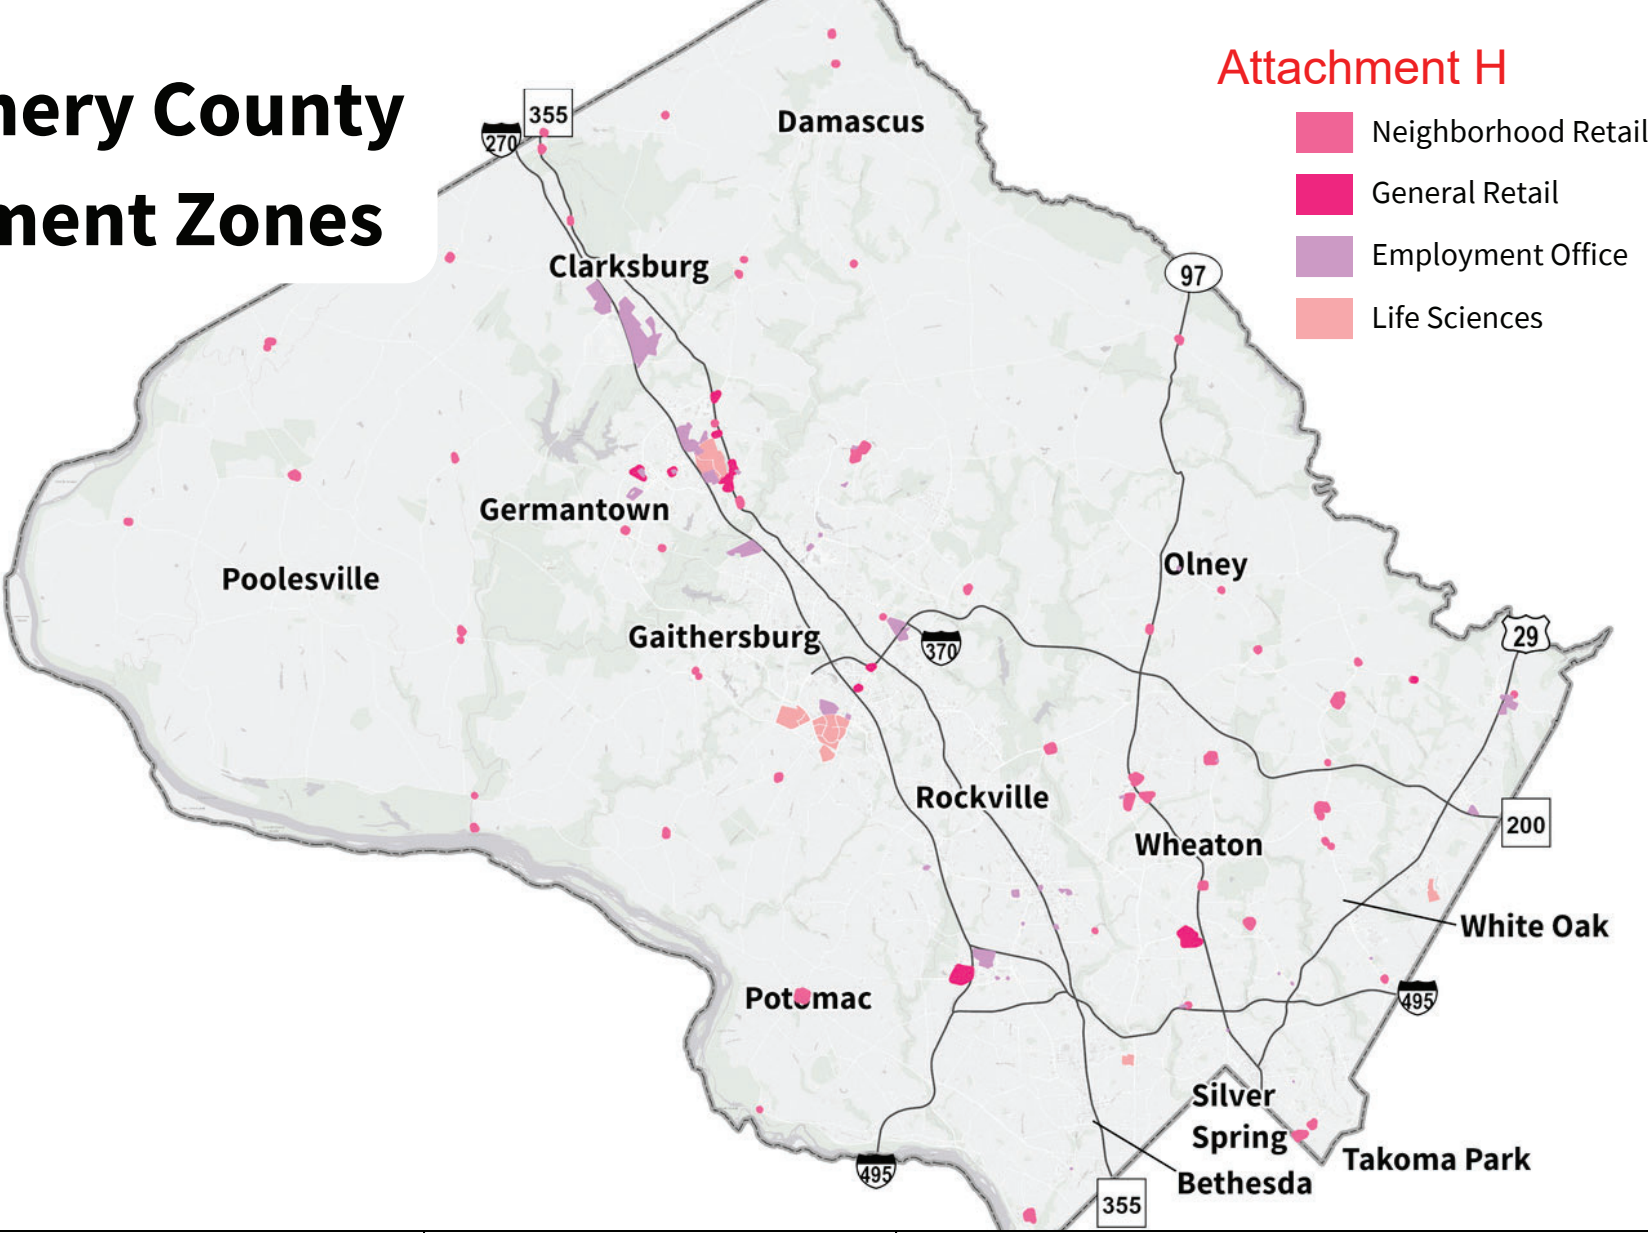

Montgomery County Employment Zones

Attachment H

Zone	Property Count	Acreage
General Retail	47	183
Employment Office		
Life Sciences		

Montgomery County Neighborhood Retail Zones

Zone	Property Count	Acreage
Neighborhood Retail	196	253